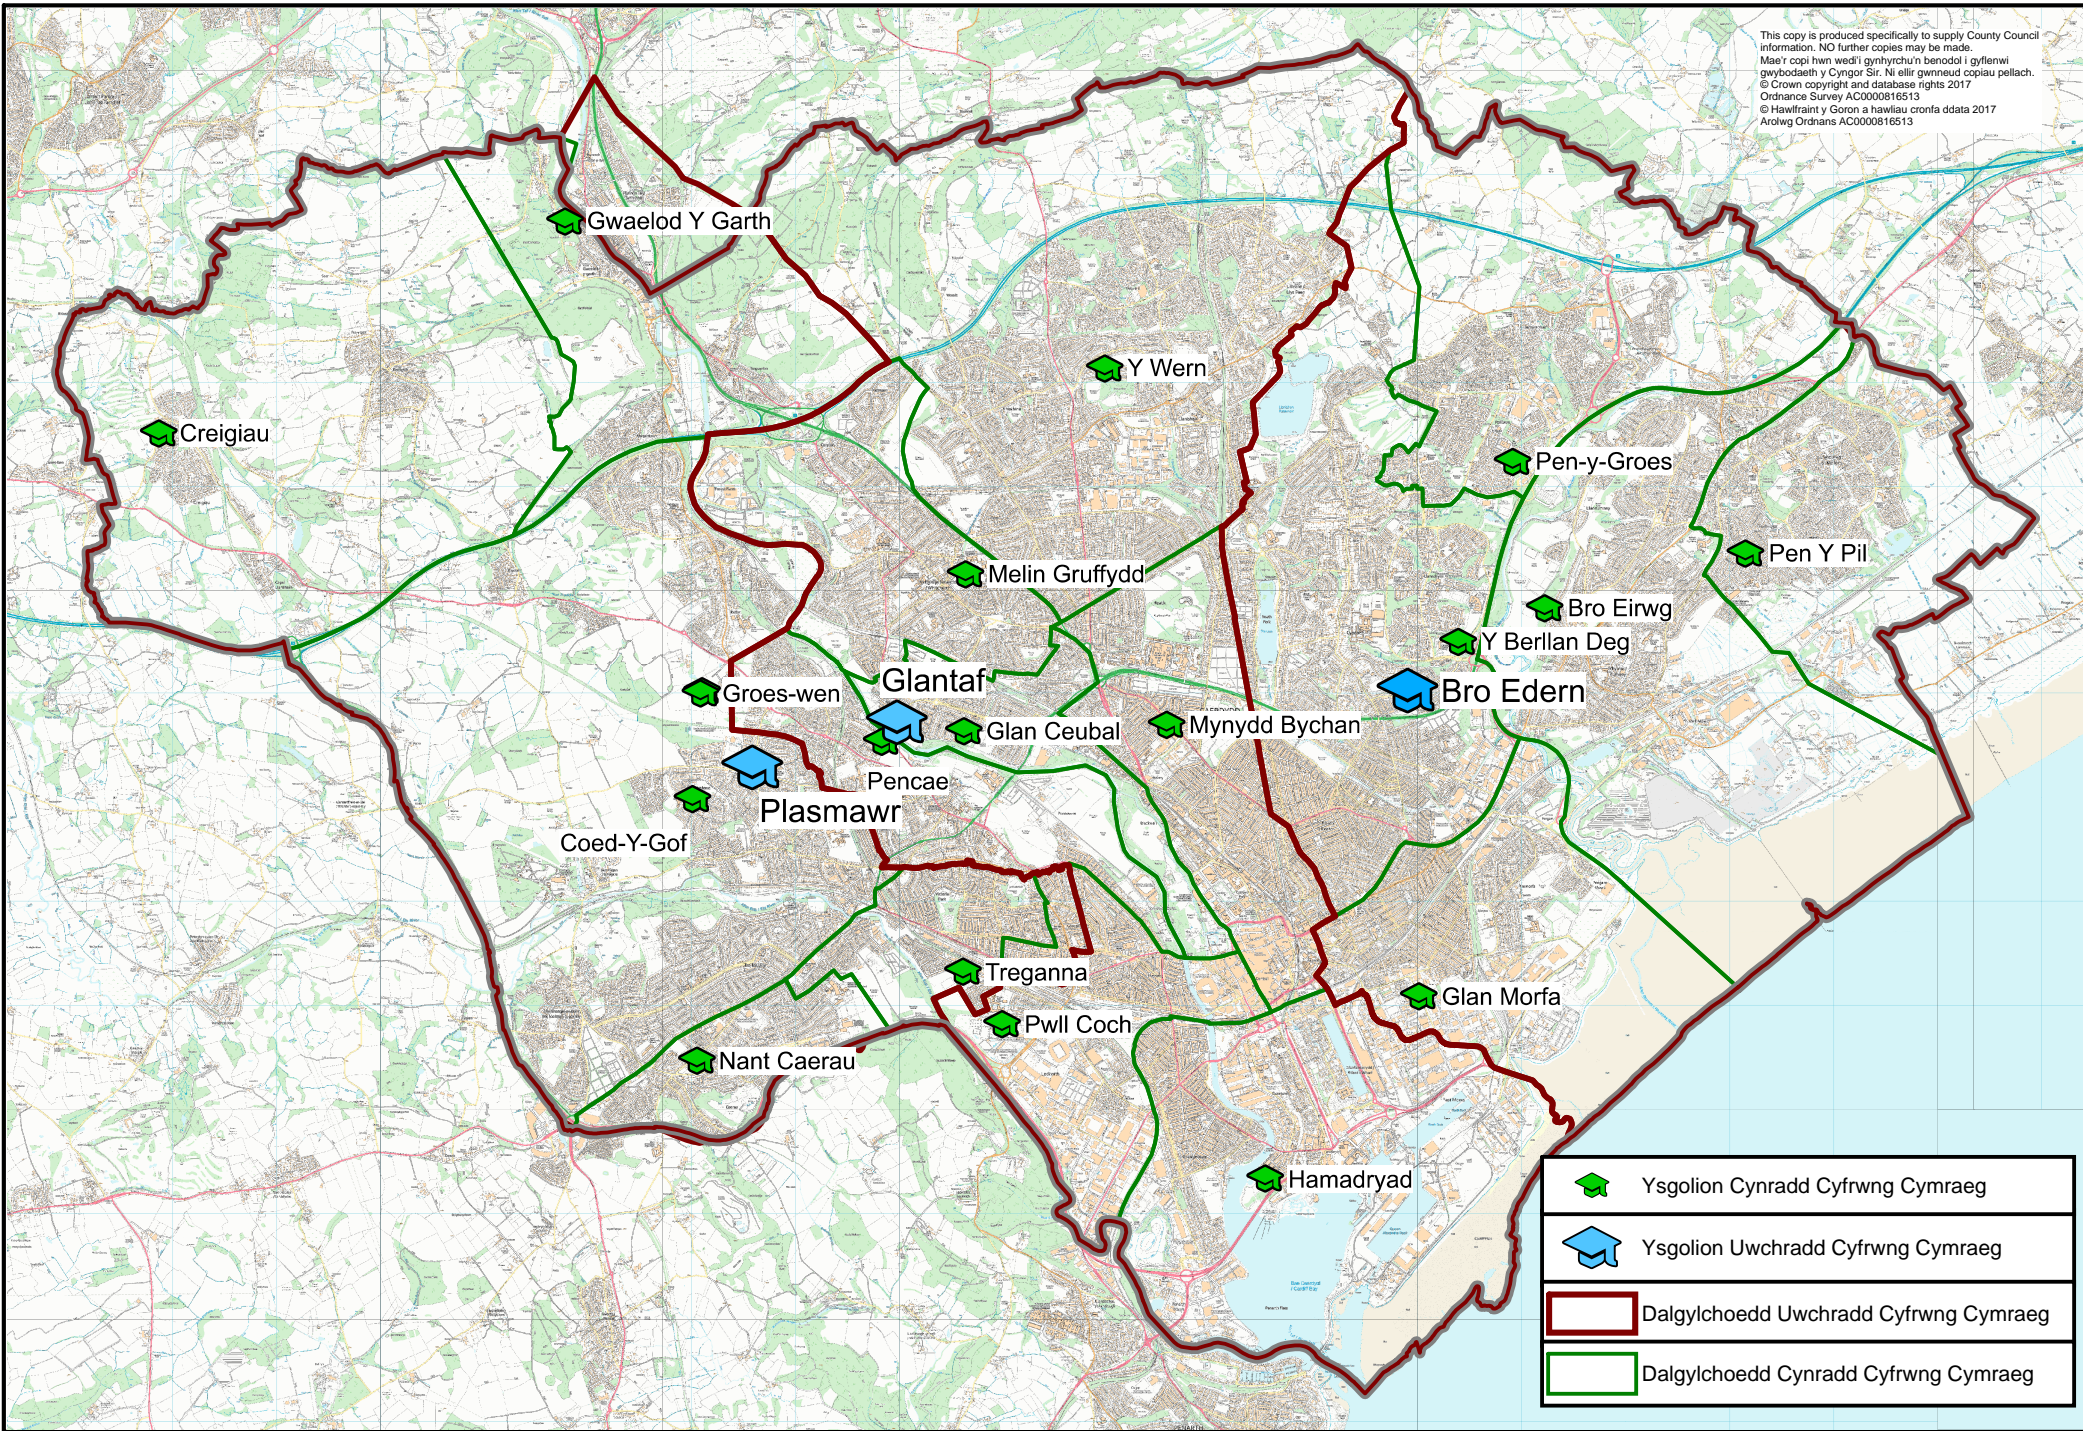

Ysgolion Cynradd Cyfrwng Cymraeg
	Ysgolion Uwchradd Cyfrwng Cymraeg
	Dalgylchoedd Uwchradd Cyfrwng Cymraeg
	Dalgylchoedd Cynradd Cyfrwng Cymraeg